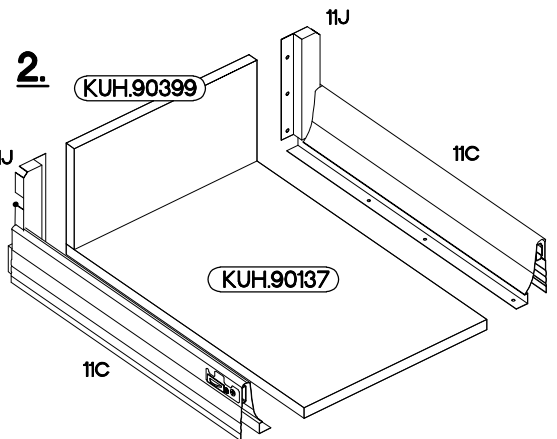

60 ZL 1S BB
Premium Box

	Ersatzteil Nummer	Dimension
	KUH.71276	596x140x16
	KUH.71277	570x596x16
	KUH.90137	442x492x16
	KUH.90399	480x188x16

1	1	1	2	4	2	2
	+6.3x13mm	+4.0x16mm	+3.5x13mm	+3.0x16mm	+4.0x25mm	17x17x15mm
11I	M3	P1	P5	P11	R	T17
2	4	4	12	8	2	1

ISM-KUH-02197

1

 11J 1	 11C 1	 11E 2	 11F 4	 11H 2	 11I 2	 P11 8	 P5 12
 11G 2	 17x17x15mm T17 1						

VARIANT HIGH GLOSS

2

±4.0x25mm

R

2

3

	±6.3x13mm	±4.0x16mm
11A	M3	P1
1	4	4

4

M4x22mm

U

2

S

1