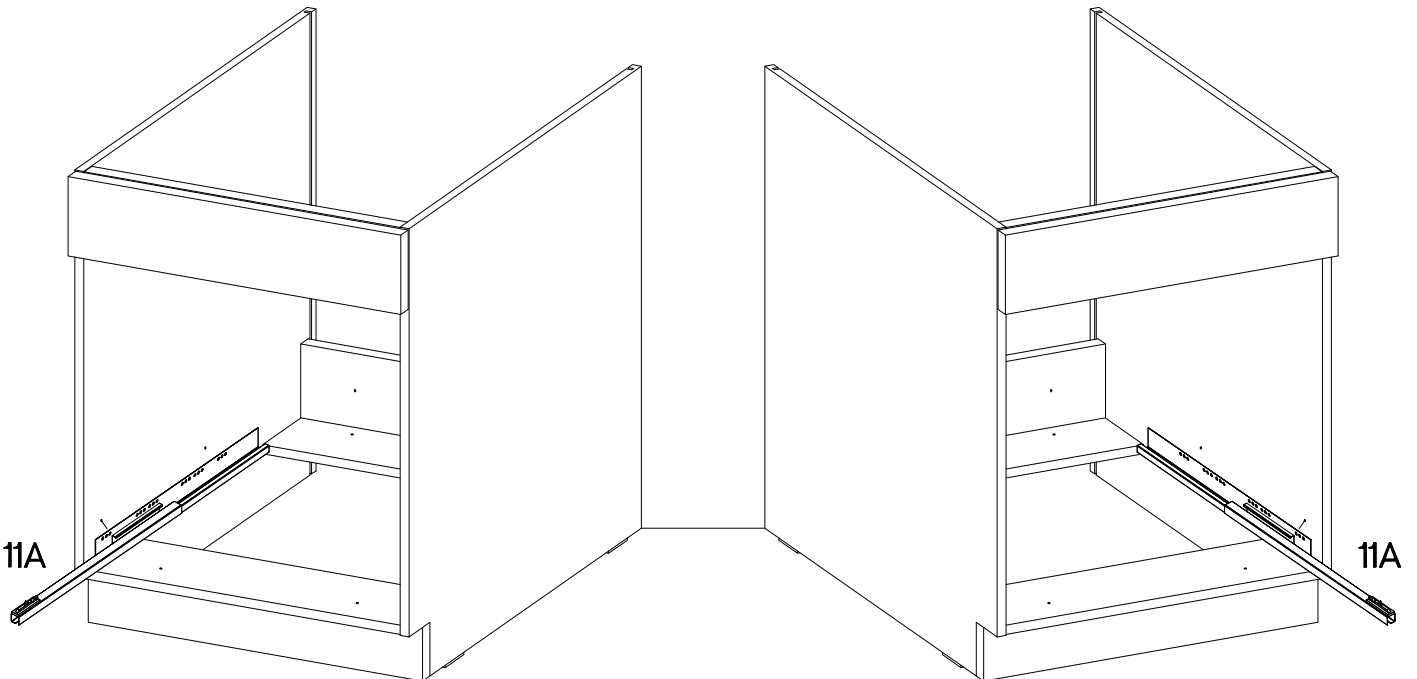

3

	±6.3x13mm	±4.0x16mm
11A	M3	P1
1	4	4