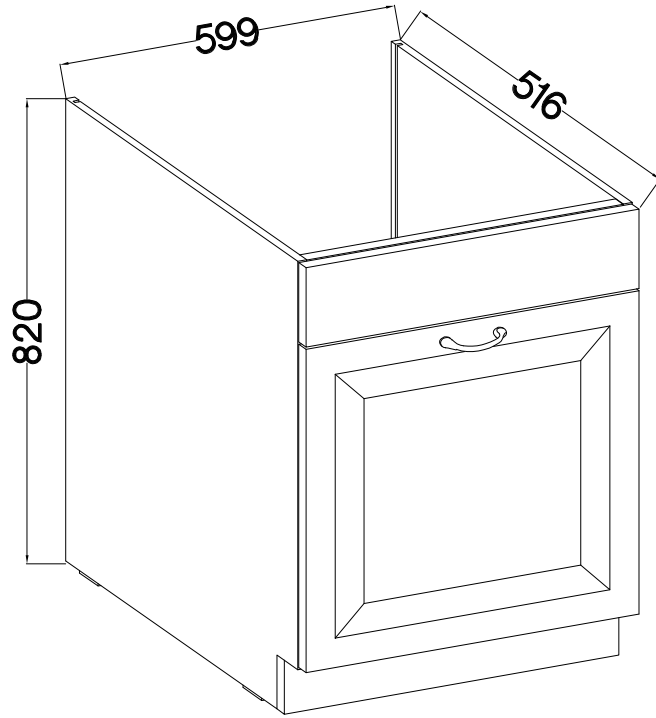

60 ZL 1S BB
Premium Box

	Ersatzteil Nummer	Dimension
	KUH.71276	596x140x16
	KUH.71277	570x596x16
	KUH.90137	442x492x16
	KUH.90399	480x188x16

1	1	1	2	4	2	2
	+6.3x13mm	+4.0x16mm	+3.5x13mm	+3.0x16mm	+4.0x25mm	17x17x15mm
11I	M3	P1	P5	P11	R	T17
2	4	4	12	8	2	1

ISM-KUH-02197

1

 11J 1	 11C 1	 11E 2	 11F 4	 11H 2	 11I 2	 P11 8	 P5 12
 11G 2	 17x17x15mm T17 1						

VARIANT HIGH GLOSS

2

±4.0x25mm

R

2

3

	±6.3x13mm	±4.0x16mm
11A	M3	P1
1	4	4

4

M4x22mm

U

2

S

1