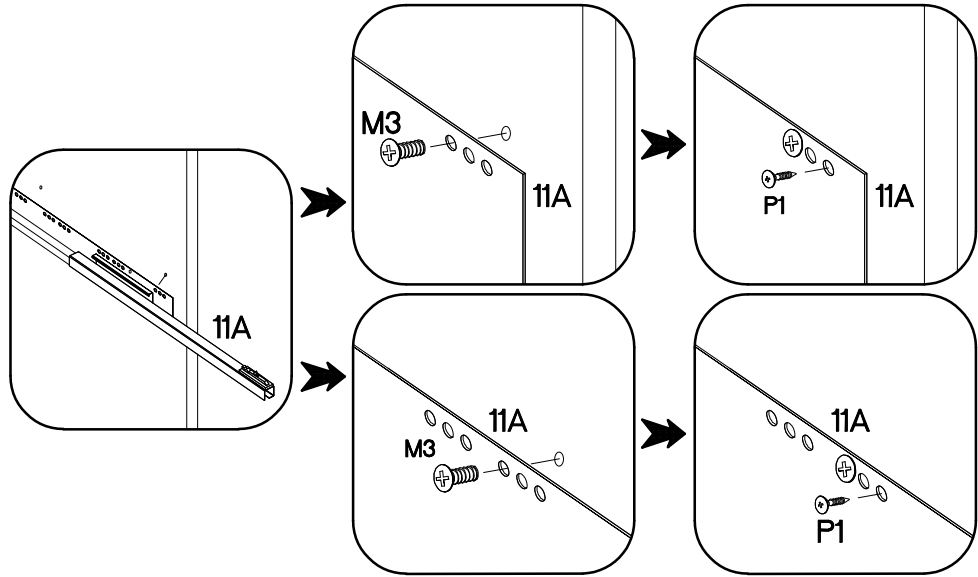

60 ZL 1S BB
Premium Box

	Ersatzteil Nummer	Dimension
	KUH.71276	596x140x16
	KUH.71277	570x596x16
	KUH.90137	442x492x16
	KUH.90399	480x188x16

1	1	1	2	4	2	2
	+6.3x13mm	+4.0x16mm	+3.5x13mm	+3.0x16mm	+4.0x25mm	17x17x15mm
11I	M3	P1	P5	P11	R	T17
2	4	4	12	8	2	1

ISM-KUH-02197

1

 11J 1	 11C 1	 11E 2	 11F 4	 11H 2	 11I 2	 P11 8	 P5 12
 11G 2	 17x17x15mm T17 1						

VARIANT HIGH GLOSS

2

±4.0x25mm

R

2

3

	±6.3x13mm	±4.0x16mm
11A	M3	P1
1	4	4

4

M4x22mm

U

2

S

1