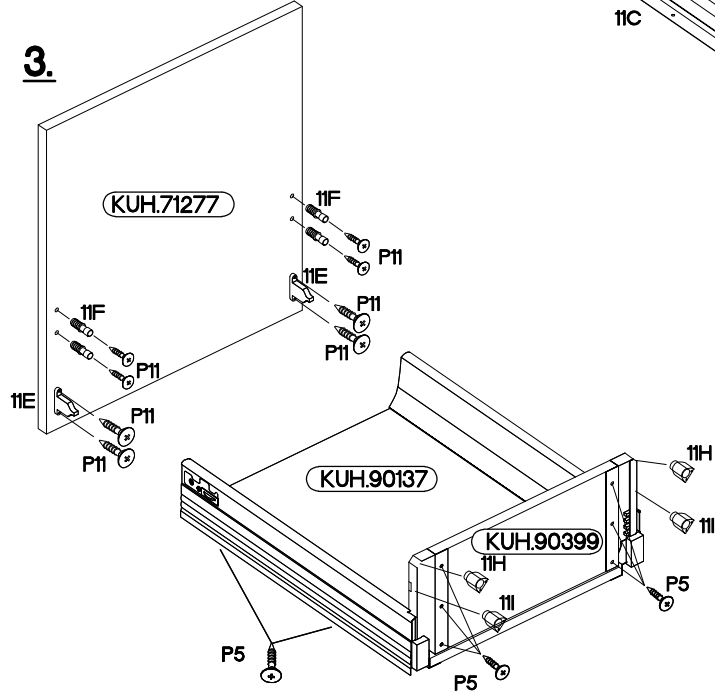

60 ZL 1S BB
Premium Box

	Ersatzteil Nummer	Dimension
	KUH.71276	596x140x16
	KUH.71277	570x596x16
	KUH.90137	442x492x16
	KUH.90399	480x188x16

1	1	1	2	4	2	2
	+6.3x13mm	+4.0x16mm	+3.5x13mm	+3.0x16mm	+4.0x25mm	17x17x15mm
11I	M3	P1	P5	P11	R	T17
2	4	4	12	8	2	1

ISM-KUH-02197

1

 11J 1	 11C 1	 11E 2	 11F 4	 11H 2	 11I 2	 P11 8	 P5 12
 11G 2	 17x17x15mm T17 1						

VARIANT HIGH GLOSS

2

±4.0x25mm

R

2

3

	±6.3x13mm	±4.0x16mm
11A	M3	P1
1	4	4

4

M4x22mm

U

2

S

1