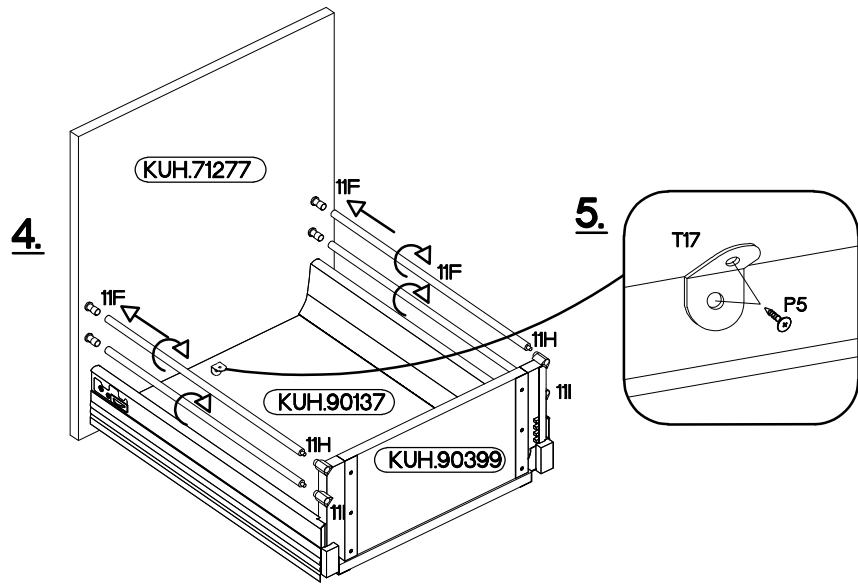

60 ZL 1S BB
Premium Box

	Ersatzteil Nummer	Dimension
	KUH.71276	596x140x16
	KUH.71277	570x596x16
	KUH.90137	442x492x16
	KUH.90399	480x188x16

1	1	1	2	4	2	2
	+6.3x13mm	+4.0x16mm	+3.5x13mm	+3.0x16mm	+4.0x25mm	17x17x15mm
11I	M3	P1	P5	P11	R	T17
2	4	4	12	8	2	1

ISM-KUH-02197

1

 11J 1	 11C 1	 11E 2	 11F 4	 11H 2	 11I 2	 P11 8	 P5 12
 11G 2	 17x17x15mm T17 1						

VARIANT HIGH GLOSS

2

±4.0x25mm

R

2

3

	±6.3x13mm	±4.0x16mm
11A	M3	P1
1	4	4

4

M4x22mm

U

2

S

1