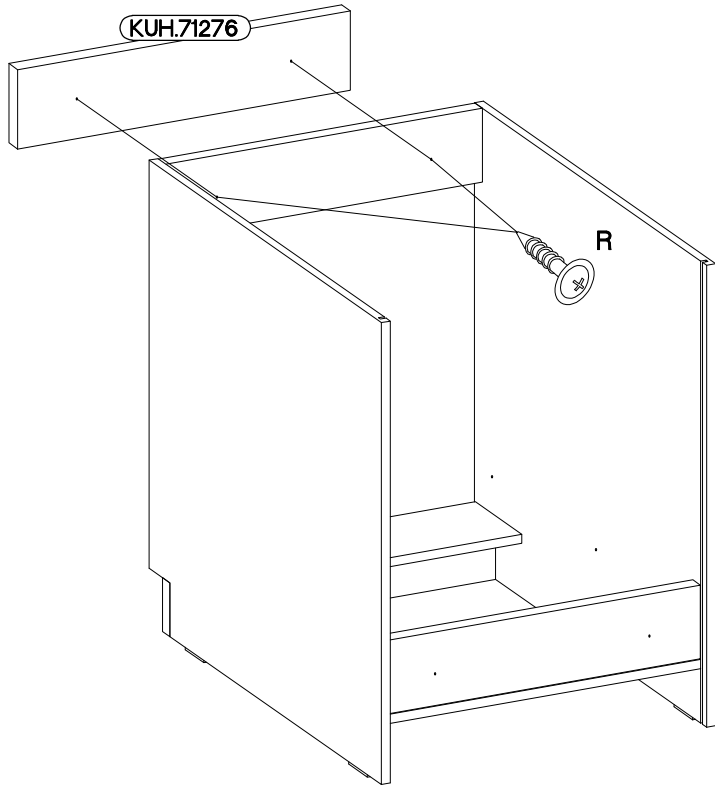

60 ZL 1S BB
Premium Box

	Ersatzteil Nummer	Dimension
	KUH.71276	596x140x16
	KUH.71277	570x596x16
	KUH.90137	442x492x16
	KUH.90399	480x188x16

1	1	1	2	4	2	2
	+6.3x13mm	+4.0x16mm	+3.5x13mm	+3.0x16mm	+4.0x25mm	17x17x15mm
11I	M3	P1	P5	P11	R	T17
2	4	4	12	8	2	1

ISM-KUH-02197

1

 11J 1	 11C 1	 11E 2	 11F 4	 11H 2	 11I 2	 P11 8	 P5 12
 11G 2	 17x17x15mm T17 1						

VARIANT HIGH GLOSS

2

±4.0x25mm

R

2

3

	±6.3x13mm	±4.0x16mm
11A	M3	P1
1	4	4

4

M4x22mm

U

2

S

1