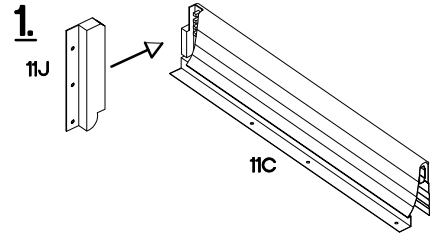

60 ZL 1S BB
Premium Box

	Ersatzteil Nummer	Dimension
	KUH.71276	596x140x16
	KUH.71277	570x596x16
	KUH.90137	442x492x16
	KUH.90399	480x188x16

1	1	1	2	4	2	2
	+6.3x13mm	+4.0x16mm	+3.5x13mm	+3.0x16mm	+4.0x25mm	17x17x15mm
11I	M3	P1	P5	P11	R	T17
2	4	4	12	8	2	1

ISM-KUH-02197

1

 11J 1	 11C 1	 11E 2	 11F 4	 11H 2	 11I 2	 P11 8	 P5 12
 11G 2	 17x17x15mm T17 1						

VARIANT HIGH GLOSS

2

±4.0x25mm

R

2

3

	±6.3x13mm	±4.0x16mm
11A	M3	P1
1	4	4

4

M4x22mm

U

2

S

1